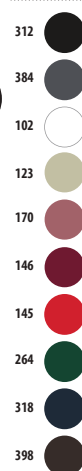

Parannanza eco-friendly

TWILL 240

100% cotone
proveniente da
agricoltura biologica

taglia unica - 90 x 75 cm

tinta unita