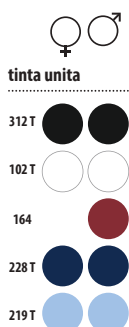

SOL'S EDEN 17015

Camicia manica lunga
POPELINE STRETCH 140
97% cotone - 3% elasthan

	XS	S	M	L	XL	XXL	3XL
A/B	62/45	64/48	66/51	68/54	70/57	72/60	73/63

SOL'S BRIGHTON 17000

Camicia manica lunga
POPELINE STRETCH 140
97% cotone - 3% elasthan

	S	M	L	XL	XXL	3XL	4XL	5XL*
A/B	76/54	78/57	80/60	82/63	84/66	86/69	88/72	88/75

*Taglia disponibile su alcuni colori

SOL'S EFFECT 17010

Camicia maniche 3/4
POPELINE STRETCH 140
97% cotone - 3% elasthan

	XS	S	M	L	XL	XXL	3XL
A/B	62/45	64/48	66/51	68/54	70/57	72/60	73/63