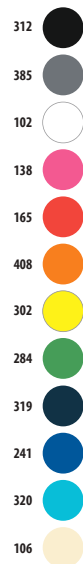

misure - 38 x 42 cm

tinta unita

TNT

SOL'S AUSTIN 04089

Borsa shopper

TNT 80
100% polipropilene

misure - 40 x 40 cm

tinta unita